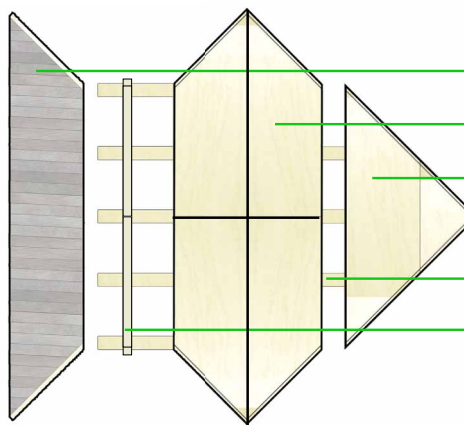

FOOTBRIDGE PANEL	€ 500,-
FLOOR PANEL	€ 225,-
FLOOR PANEL BACK	€ 300,-
FOUNDATION + BEAMS	€ 550,- s.p.
GLASS FACADE	€ 2500,-
DELIVERY ON SITE	€ 750,- s.p.
BUILDUP SERVICE (NL)	€ 6000,- s.p.