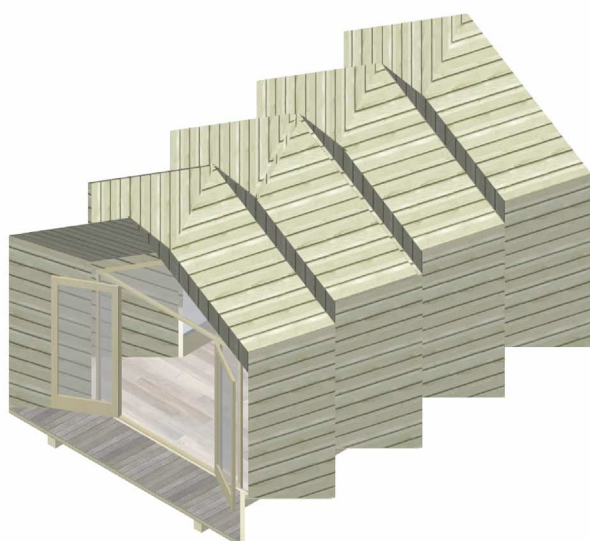

MODEL PRICES

JEAN

- 2 segments, sloping rear
- 2 small windows
- 1 roof window
- 14,5 m2 groundfloor surface
- 6,5 m2 sleeping attic surface
- 3,0 m2 footbridge surface **+**
- 24,0 m2 total**

Price excl. VAT

Sandwich panel Building Kit	€ 9.800,-
Kit including windows, foundation, & facade	€ 18.800,-
Total, including foundation and buildup in NL	€ 25.550,-

ELLY

- 3 segments, sloping rear
- 1 side door
- 20,5 m2 groundfloor surface
- 6,5 m2 sleeping attic surface
- 3,0 m2 footbridge surface **+**
- 30,0 m2 total**

Price excl. VAT

Sandwich panel Building Kit	€ 12.900,-
Kit including windows, foundation, & facade	€ 23.450,-
Total, including foundation and buildup in NL	€ 30.700,-

RUBY

- 3 segments, flat wall ending
- 3 small windows
- 1 big window
- 21,5 m2 groundfloor surface
- 8,0 m2 sleeping attic surface
- 3,0 m2 footbridge surface **+**
- 32,5 m2 total**