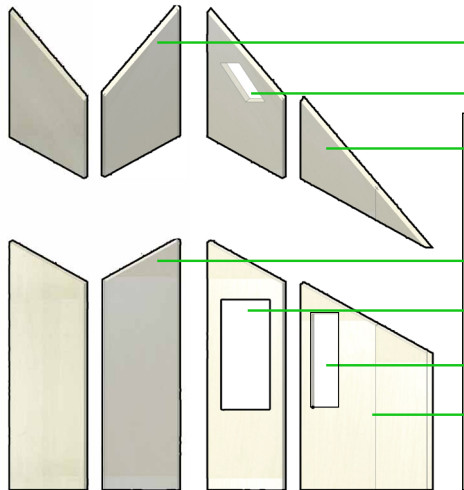

Price excl. VAT

Sandwich panel Building Kit	€ 12.900,-
Kit including windows, foundation, & facade	€ 23.450,-
Total, including foundation and buildup in NL	€ 30.700,-

RUBY

- 3 segments, flat wall ending
- 3 small windows
- 1 big window
- 21,5 m2 groundfloor surface
- 8,0 m2 sleeping attic surface
- 3,0 m2 footbridge surface **+**
- 32,5 m2 total**

Price excl. VAT

Sandwich panel Building Kit	€ 14.550,-
Kit including windows, foundation, & facade	€ 26.650,-
Total, including foundation and buildup in NL	€ 33.900,-

ASSEMBLE YOUR HOUSE

FACADE PANELS

Price excl. VAT

ROOF PANEL	€ 150,-
WINDOW CUT	€ 50,-
ROOF PANEL BACK	€ 275,-
WALL PANEL	€ 150,-
WINDOW CUT	€ 50,-
WALL PANEL BACK	€ 275,-
FLAT WALL ENDING	€ 1000,-
WATERPROOF LAYER (S/M/L)	€ 1400/1800/2000,-

SANDWICH BUILDING KIT

ROOF PANEL	€ 275,-
ROOF WINDOW	€ 300,-
ROOF PANEL BACK	€ 350,-
WALL PANEL	€ 275,-
DOOR OR BIG WINDOW	€ 750,-
SMALL WINDOW	€ 300,-
WALL PANEL BACK	€ 450,-
FLAT WALL ENDING	€ 1650,-

FOOTBRIDGE PANEL	€ 500,-
FLOOR PANEL	€ 225,-
FLOOR PANEL BACK	€ 300,-
FOUNDATION + BEAMS	€ 550,- s.p.
GLASS FACADE	€ 2500,-
DELIVERY ON SITE	€ 750,- s.p.
BUILDUP SERVICE (NL)	€ 6000,- s.p.