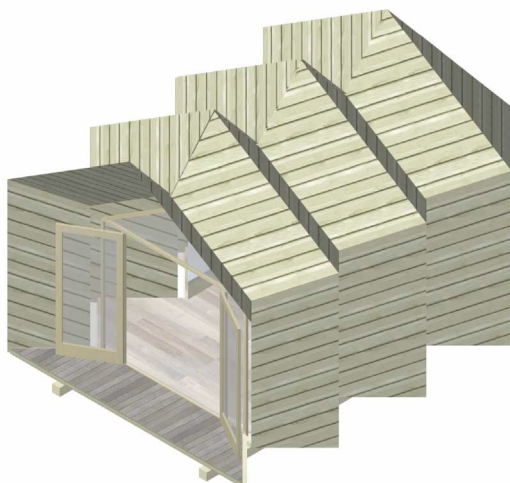

MODEL PRICES

JEAN

- 2 segments, sloping rear
- 2 small windows
- 1 roof window
- 14,5 m2 groundfloor surface
- 6,5 m2 sleeping attic surface
- 3,0 m2 footbridge surface **+**
- 24,0 m2 total**

Price excl. VAT

Sandwich panel Building Kit	€ 9.800,-
Kit including windows, foundation, & facade	€ 18.800,-
Total, including foundation and buildup in NL	€ 25.550,-

ELLY

- 3 segments, sloping rear
- 1 side door
- 20,5 m2 groundfloor surface
- 6,5 m2 sleeping attic surface
- 3,0 m2 footbridge surface **+**
- 30,0 m2 total**

Price excl. VAT

Sandwich panel Building Kit	€ 12.900,-
Kit including windows, foundation, & facade	€ 23.450,-
Total, including foundation and buildup in NL	€ 30.700,-

RUBY

- 3 segments, flat wall ending
- 3 small windows
- 1 big window
- 21,5 m2 groundfloor surface
- 8,0 m2 sleeping attic surface
- 3,0 m2 footbridge surface **+**
- 32,5 m2 total**