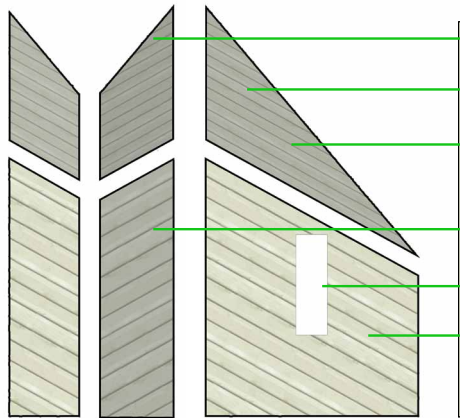

ASSEMBLE YOUR HOUSE

FACADE PANELS

Price excl. VAT

ROOF PANEL	€ 150,-
WINDOW CUT	€ 50,-
ROOF PANEL BACK	€ 275,-
WALL PANEL	€ 150,-
WINDOW CUT	€ 50,-
WALL PANEL BACK	€ 275,-
FLAT WALL ENDING	€ 1000,-
WATERPROOF LAYER (S/M/L)	€ 1400/1800/2000,-